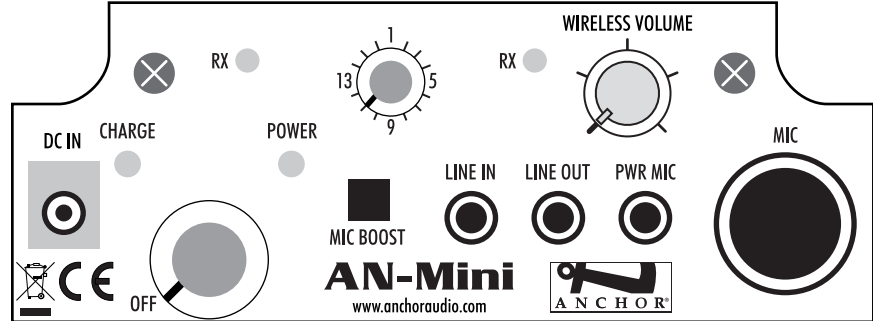

(AN-MINIF1 Control Panel Shown)

UHF WIRELESS

- WH-8000 Wireless handheld microphone/transmitter (540-570 MHz)
- WB-8000 Wireless body-pack transmitter (540-570 MHz) (requires handsfree microphone) Microphone options include: Over-the-Ear/EM-TA4F, Lapel/LM-60, Collar/CM-60, Headband/HBM-TA4F

TECHNICAL SPECIFICATIONS

Rated Power Output	30 Watts	Inputs	
Max SPL@Rated Power	100 dB @ 1 meter	Line	line level, 3.5 mm
Frequency Response	100Hz - 15KHz ±3dB	Powered Microphone	Lo-Z phantom power, 3.5 mm jack
Speaker Type	4.5" Neodymium woofer	Microphone	Lo-Z, 1/4" phone
Battery Type	Ten 'AA' alkaline	RC-30 - Recharge Kit (optional)	
Dimensions (HWD)	5.5" x 5.5" x 6.5" (14 x 14 x 16.5 cm)	Battery Type	Ten 'AA' size, NiMH 2.5 Ah
Weight	2.5 lbs / 1.13 Kg	Charger	AC-30
Output		AC-30 Input	120 VAC, 60Hz, 24 watt max
Line	line level, 3.5 mm	AC-30/220 Input	220 VAC, 50Hz, 24 watt max
		Shipping Weight	3 lbs / 1.4 Kg

(Features & Specifications Subject To Change Without Notice)