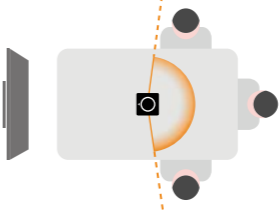

No software, no app. The most intelligent conference cam.

AI Gallery

AI Stage

AI Auto-framing

Manual Conversation

Manual 360° Panorama

Manual 270°/180° 120°/90°

Take Video Meeting to the Next Level