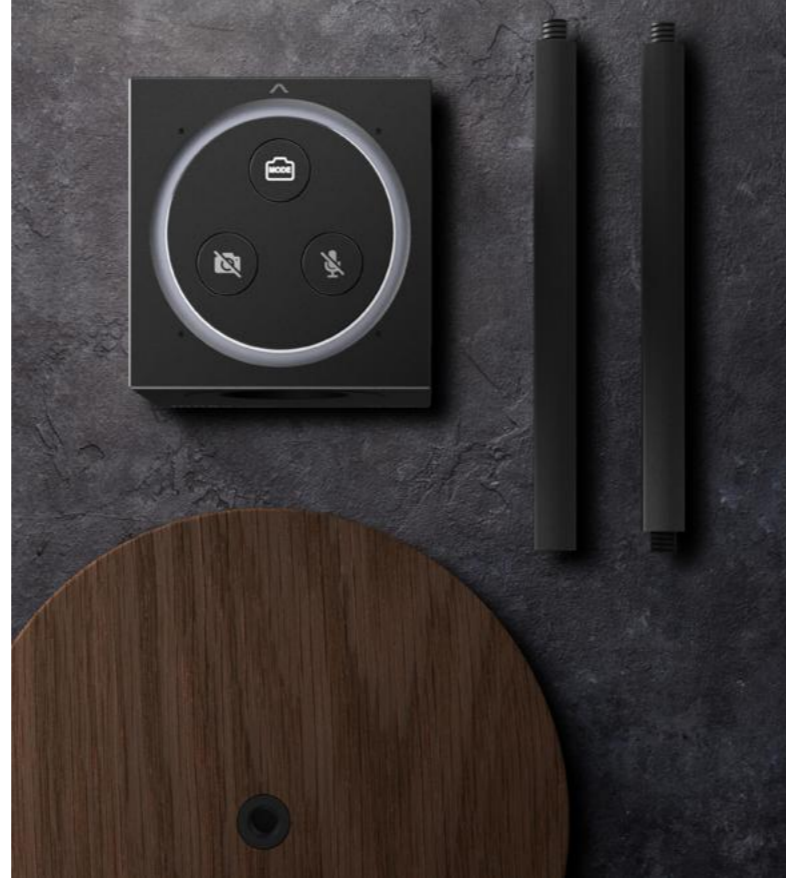

Meet the future. **innex cube**

 4-Camera Lens

 4K 360° Panorama

 AI Built-in

 Multiple Facial Tracking

 Multi-Video Modes

 Control Buttons

 Remote Control

 Omnidirectional Mics

 Extendable Stand

The name says it all - Innex Cube is eye-catching with its compact, elegant design. A superb touch - an anodized finish to complete its high-end metallic look with smooth surfaces.

The detachable poles and a red oak base position the lens 30cm/12 inch above the table, which emulates the most true-to-life, eye-contact view in any video call.

Four camera lens, dual omnidirectional microphones, and a state-of-the-art AI tracking technology- every piece of brilliance is adapted into a delicate, palm-sized camera.