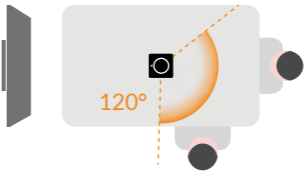

No software, no app. The most intelligent conference cam.

AI Gallery

AI Stage

AI Auto-framing

Manual Conversation

Manual 360° Panorama

Manual 270°/180° 120°/90°

Take Video Meeting to the Next Level