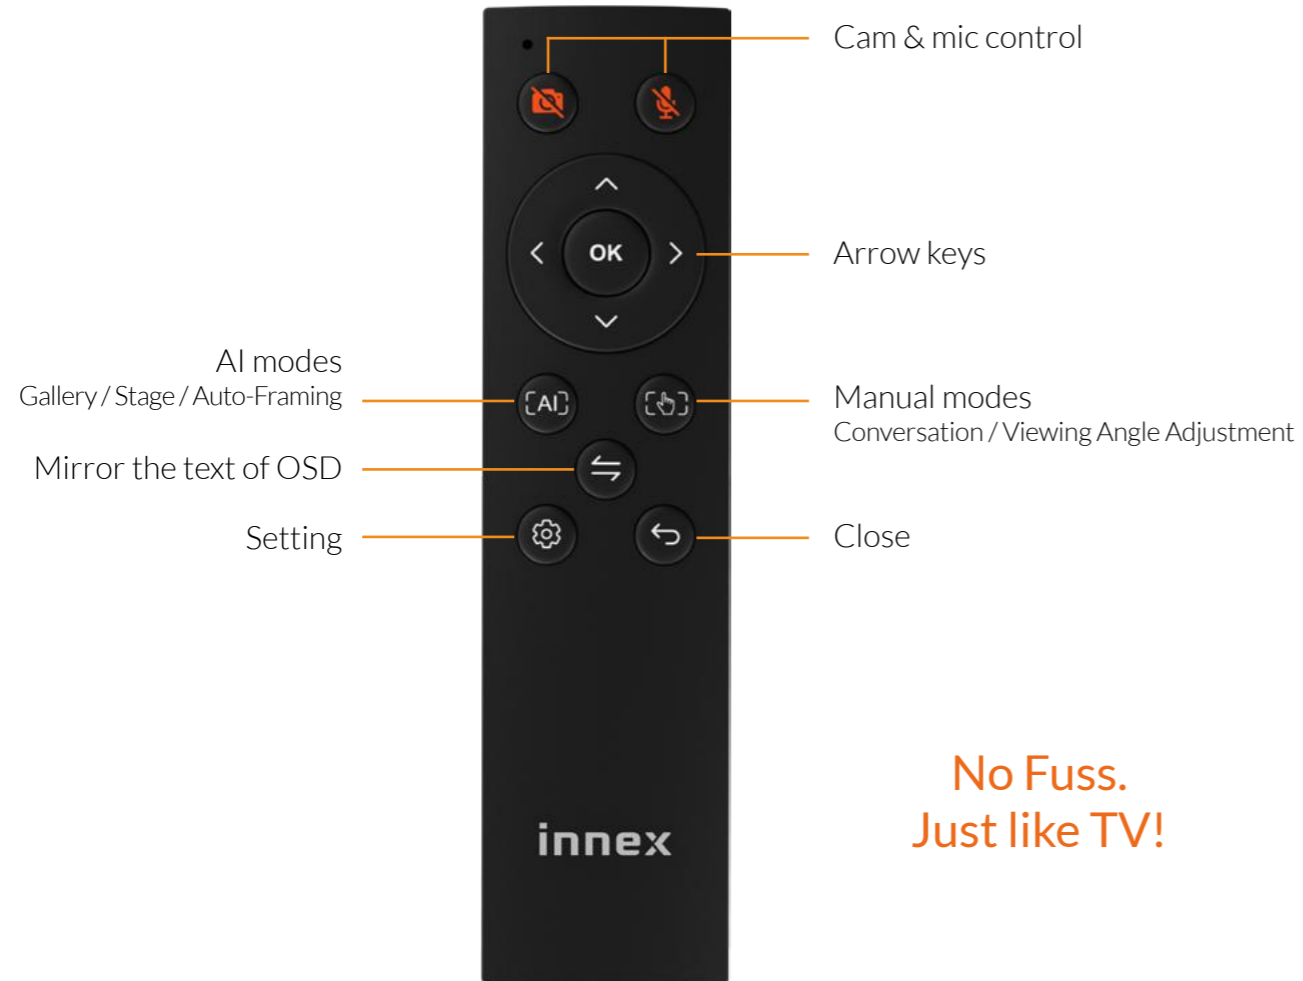

Intuitive and Handy Camera Control

Designed for anyone to use Cube's AI functionalities with ease!

All the video modes require no software nor app installed in your computer or smartphone. With the intuitive buttons and arrow keys, you can customize your video to fit your meeting space.

Just like using your TV remote control, the on-screen display ensures everyone to become an instant expert with Innex Cube.