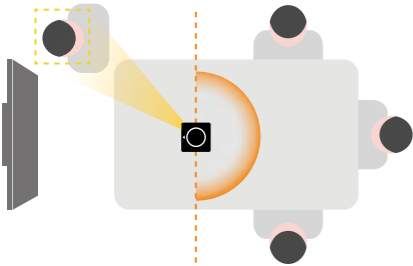

Immersive, Inclusive, Easy to Use

Collaborate in a more immersive way. No matter how the seats are arranged in the room, everyone can be clearly captured in the video. The AI-enabled facial tracking allows participants to freely walk in the room while still be perfectly included in the shot.

No software, no app. The most intelligent conference cam.

AI Gallery

AI Stage

AI Auto-framing

Manual Conversation

Manual 360° Panorama

Manual 270°/180° 120°/90°

Take Video Meeting to the Next Level