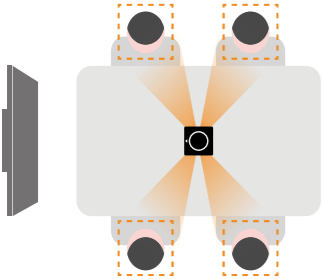

Immersive, Inclusive, Easy to Use

Collaborate in a more immersive way. No matter how the seats are arranged in the room, everyone can be clearly captured in the video. The AI-enabled facial tracking allows participants to freely walk in the room while still be perfectly included in the shot.

No software, no app. The most intelligent conference cam.

AI Gallery